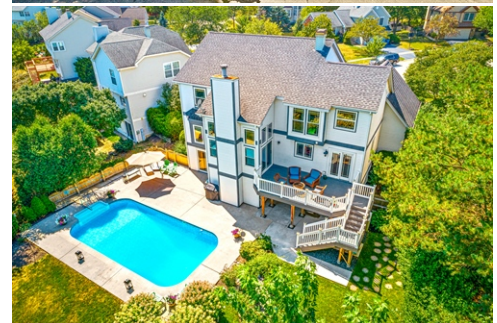

Debra Anderson
Executive Realty
Group

(630) 235-0139 (Direct)

debi@debianderson.com

<http://www.MyFavoriteMansion.com>

Executive Realty Group
107 S. Bloomingdale Road
Bloomington, IL 60108
(630) 894-1030

Entertainer's Dream Home Inside & Out with over 3445 sq ft of Luxurious Living Space! Imagine Resort Living & Entertaining with Friends & Family in Your Own Backyard Oasis with a 34X17 In-Ground Pool, Oversized Patio, Brick Paver Walk-way, Fire-pit, and New, Expanded Deck. Surround Yourself with Beautiful Mature Trees, Professional Landscaping, and Views of the Forest Preserve. Located on a Private Cul-de-sac, This Amazing Executive Home will Have You at "Hello". Enter thru the Dramatic 2 Sty Foyer, & Soaring Ceilings will Draw You into the 2 Sty Family Rm with Floor to Ceiling Masonry Fplc and Windows. Natural Light Moves Seamlessly throughout. Meticulously Maintained, Updated, & Stylish. Stir Up Gourmet Meals in Your Stunning Kitchen with Granite, SS Appliances, Backsplash, Brkfst Bar, Tablespace, & SGDs to the Deck. Relax & Pamper Yourself in the Master BR with Sumptuous Ensuite. Perfect Flexible Living Designed with Potential In-Law Suite. The Expansive Full Finished Walk-Out Bsmt Features a Wet Bar w/Full-Size Fridge, Rec Room, Family Room, & Plenty of Space for Entertaining Large or Intimate Gatherings on Breezy Summer Days & Enchanting Nights Under the Stars. This is a Home You Will Love Everyday. How Does it Feel to Relax & Enjoy? Bartlett Schools! Walk to Sycamore Trails Elementary and Bartlett High School. Walk to Shops, Dining, Multi-Million Dollar Community Ctr., Golf, Parks, & Library. Close to the Metra, Rt. 59, & Easy Access to 355, I-90. 35 min to O'Hare and 50 minutes to Chicago. Enjoy A Relaxed Sense of Refinement, Casual Elegance, and

475.120197. ©Properties Online, Inc. The above information including square footage is based on data received from the seller and/or from public sources. This information is deemed reliable but has not been independently verified and cannot be guaranteed. Prospective buyers are advised to verify information to their own satisfaction prior to purchase. Equal Housing Opportunity. Any Tradenames and Trademarks referred to within are the property of their respective trademark holders.