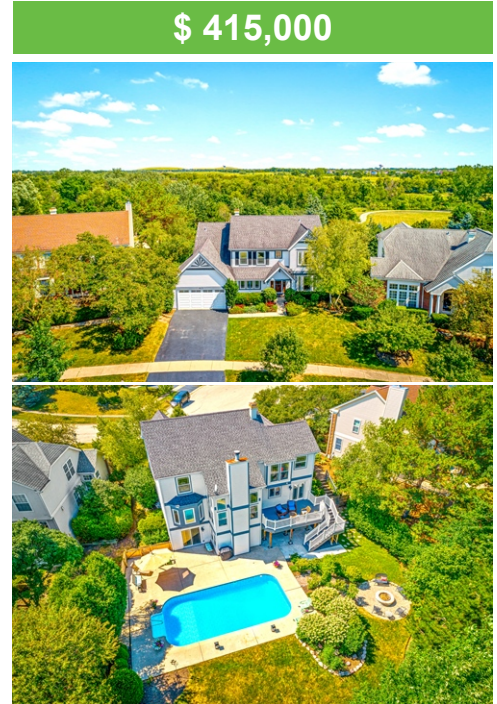

# Grand Oasis Resort Living

\$ 415,000

617 Winchester Court, Bartlett, IL 60103

**WEB: 617WinchesterCourt.com**

- » **Beds:** 4 | **Baths:** 3 Full, 1 Half
- » **MLS #:** 10473381
- » Single Family | 3,445 ft<sup>2</sup> | Lot: 13,115 ft<sup>2</sup>
- » Rare Private Cul-de-sac w/ Fenced Backyard Oasis Perfect for Entertaining!
- » Stunning 34X17 In-Ground Pool, Oversized Patio, New Expanded Deck
- » Custom Kitchen w/ High End Finishes, Updates Throughout, HW Floors
- » 2 Story Foyer & Family Rm w/ Floor to Ceiling Masonry Fplc & Windows, Lux MBR & Ensuite
- » Full Finished Walk-Out Bsmt Features Wet Bar, Rec Room, Family Rm, & More!